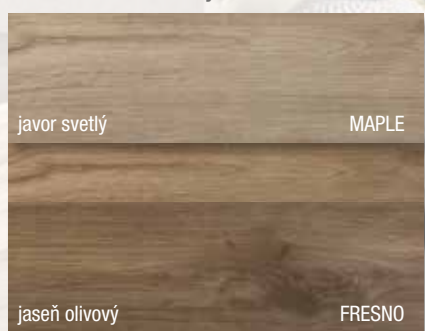

Vzorkovník farieb Walkyria