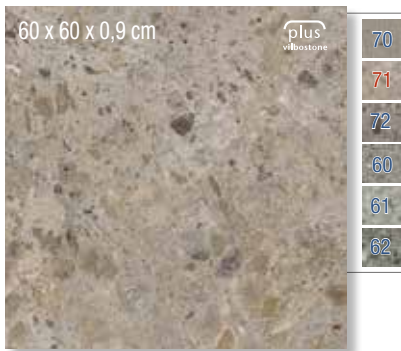

2660SN\_\_ 37,900 €/m<sup>2</sup> (46,490 €/m<sup>2</sup>)  
2660SN71 42,500 €/m<sup>2</sup> (46,490 €/m<sup>2</sup>)  
👉 1,44 m<sup>2</sup>/4 ks, 📏 43,20 m<sup>2</sup>

2810SN\_\_ 46,300 €/m<sup>2</sup> (55,630 €/m<sup>2</sup>)  
👉 1,28 m<sup>2</sup>/2 ks, 📏 51,20 m<sup>2</sup>