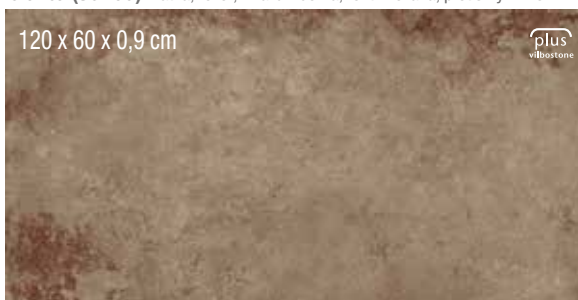

2016BR__ 48,700 €/m² (55,630 €/m²)
📦 1,44 m²/2 ks, 📏 43,20 m²

dlažba (dekor), mrazuvzdorná, gres, reliéf, matná, protišmyk R10B, 13 x 15 x 0,9 cm, balenie 0,73 m² / 32 ks

2016BR__ s ornamentom 121,344 €/m²