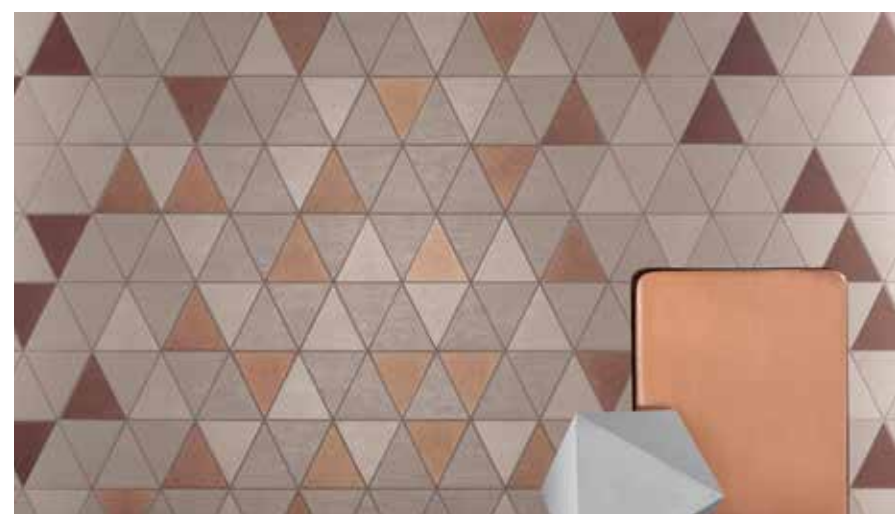

atlas concorde

mek