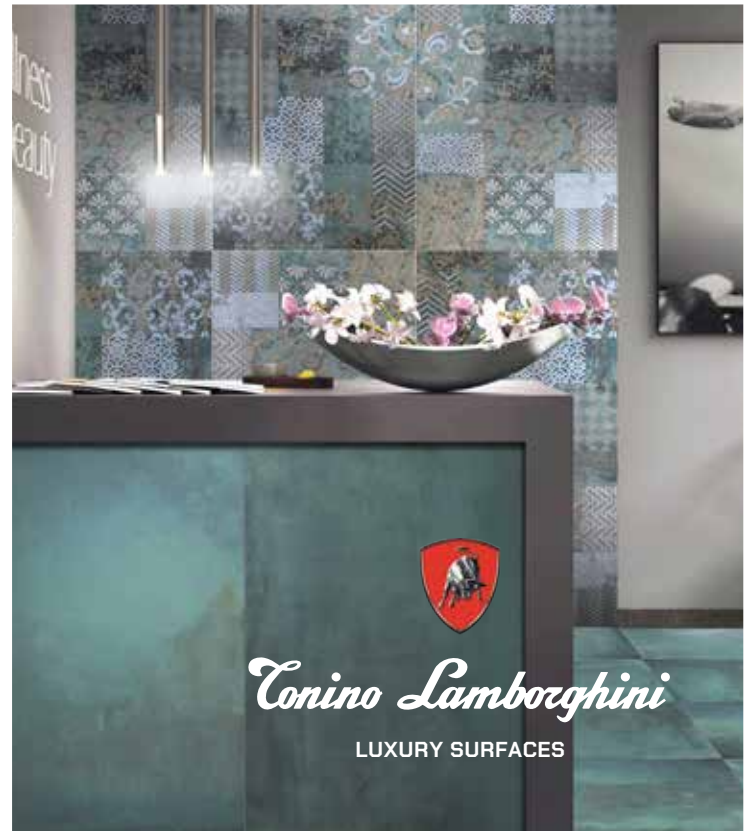

Tonino Lamborghini

LUXURY SURFACES