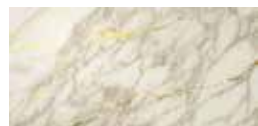

Gris Clair

(A) (B) (C)

Absolute Brown

(A) (C)

Obklady:

(A) 40 x 80 cm

(B) 50 x 110 cm

 LESK: Od: 55,44 €/m²