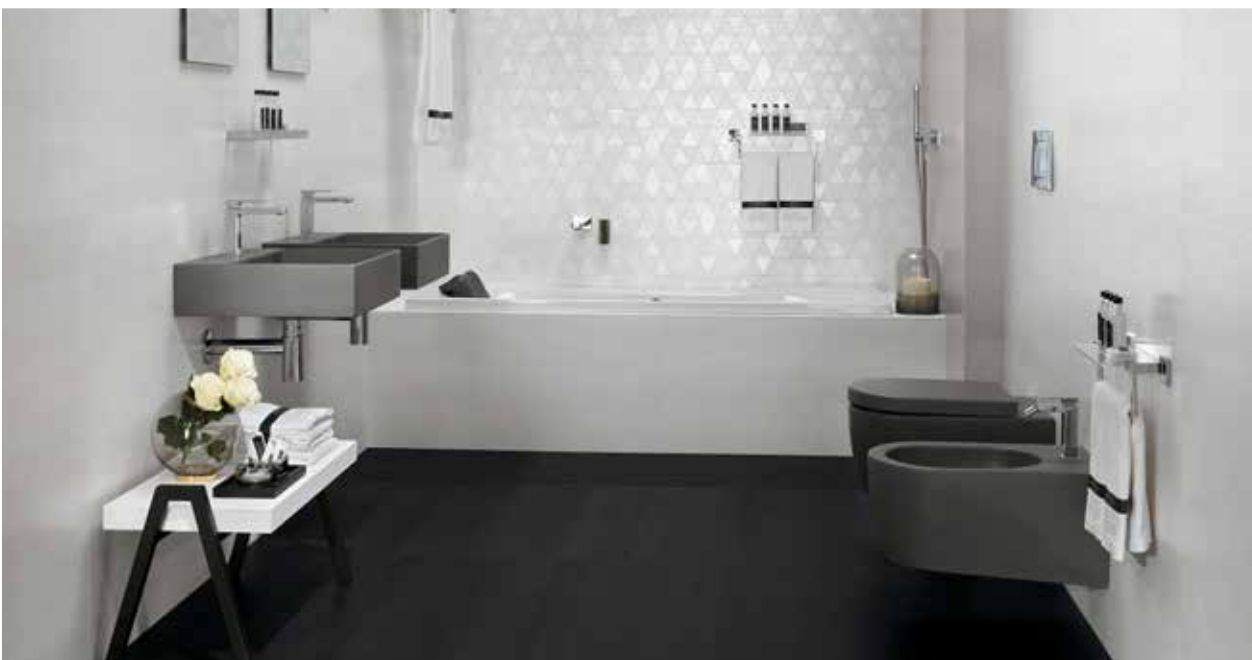

Koordinované obklady a dlažby sa vyznačujú elegantným dizajnom betónového efektu, zosilnený jasným, lineárnym tieňovaním kartáčovaných plechov.