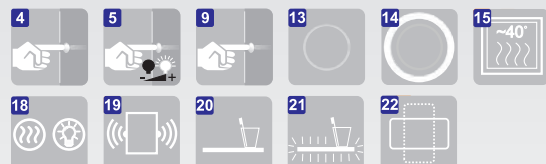

FARBA LED OSVETLENIA

DODATKOVÉ VYBAVENIE ZRKADLA