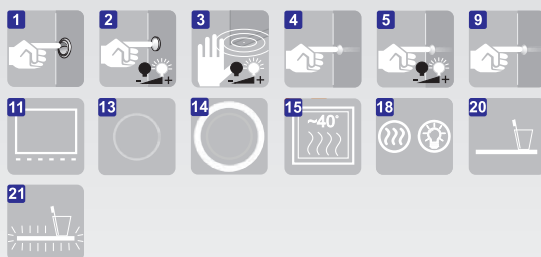

DODATKOVÉ VYBAVENIE ZRKADLA