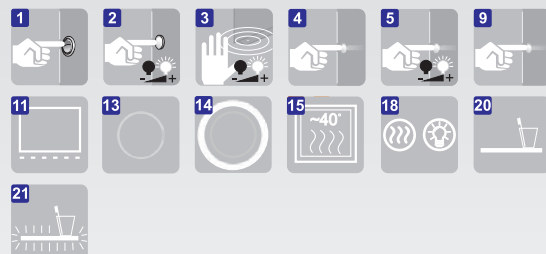

FARBA LED OSVETLENIA

DODATKOVÉ VYBAVENIE ZRKADLA