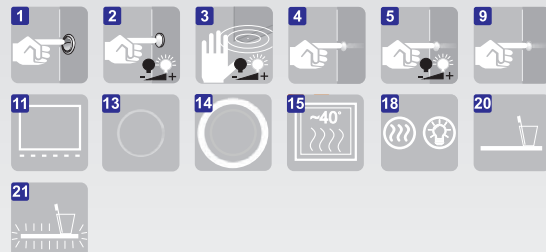

FARBA LED OSVETLENIA

DODATKOVÉ VYBAVENIE ZRKADLA