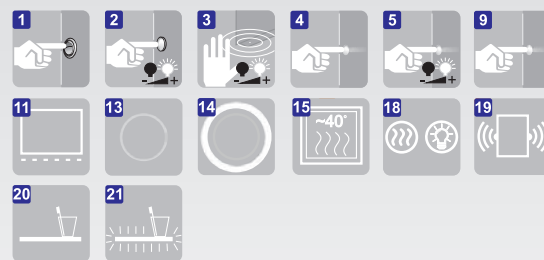

DOKA

		cena	výkon
DOKA 6	80 x 60	417,-	19,8 W
DOKA 6	80 x 80	435,-	19,8 W
DOKA 8	100 x 80	498,-	27,0 W
DOKA 8	120 x 80	534,-	27,0 W

FARBA LED OSVETLENIA

DODATKOVÉ VYBAVENIE ZRKADLA